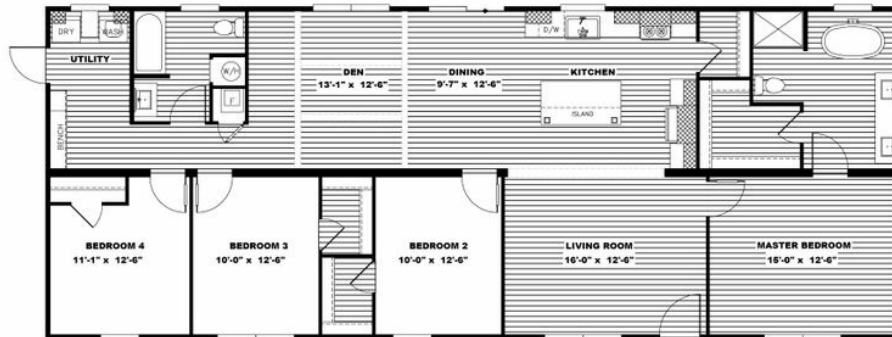

## The Amelia

Model number: 52NXT28684AH18

**4 beds • 2 baths • 1904 sq.ft. • 28' width • 68' depth**

Our home building facilities invest in continuous product and process improvements. Plans, dimensions, features, materials, specifications and availability are subject to change without notice or obligation. Renderings and floor plans are representative likenesses of our homes and may differ from the actual homes. We invite you to tour a Home Center near you and inspect the highest value in quality housing available or call (903) 234-1228 to speak with a Home Consultant. Copyright 2017, CMH. All rights reserved.