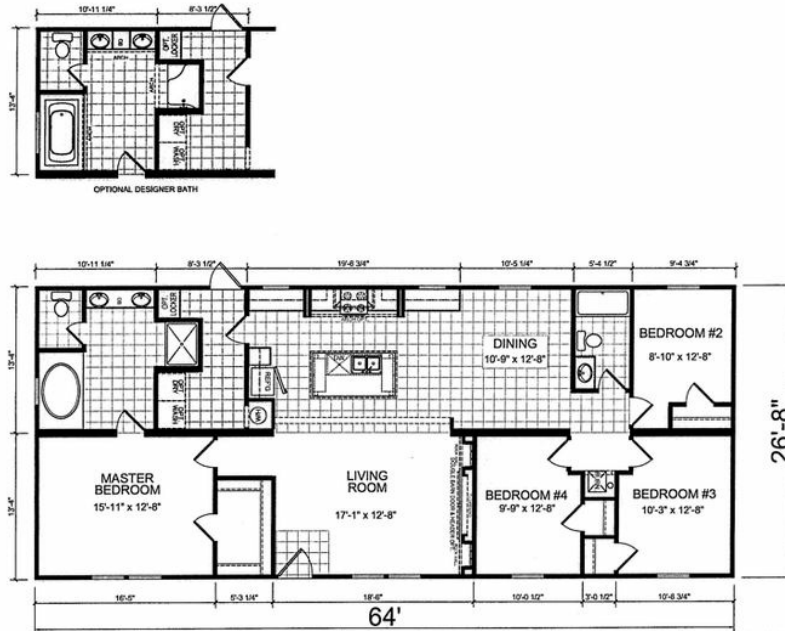

THE RIDGECREST

THE RIDGECREST Model number: RADG6008

4 beds • 2 baths • 1904 sq.ft. • 28' width • 68' depth

Our home building facilities invest in continuous product and process improvements. Plans, dimensions, features, materials, specifications and availability are subject to change without notice or obligation. Renderings and floor plans are representative likenesses of our homes and may differ from the actual homes. We invite you to tour a Home Center near you and inspect the highest value in quality housing available or call (903) 234-1228 to speak with a Home Consultant. Copyright 2017, CMH. All rights reserved.

THE RIDGECREST Model number: RADG6008

4 beds • 2 baths • 1904 sq.ft. • 28' width • 68' depth

Our home building facilities invest in continuous product and process improvements. Plans, dimensions, features, materials, specifications and availability are subject to change without notice or obligation. Renderings and floor plans are representative likenesses of our homes and may differ from the actual homes. We invite you to tour a Home Center near you and inspect the highest value in quality housing available or call (903) 234-1228 to speak with a Home Consultant. Copyright 2017, CMH. All rights reserved.